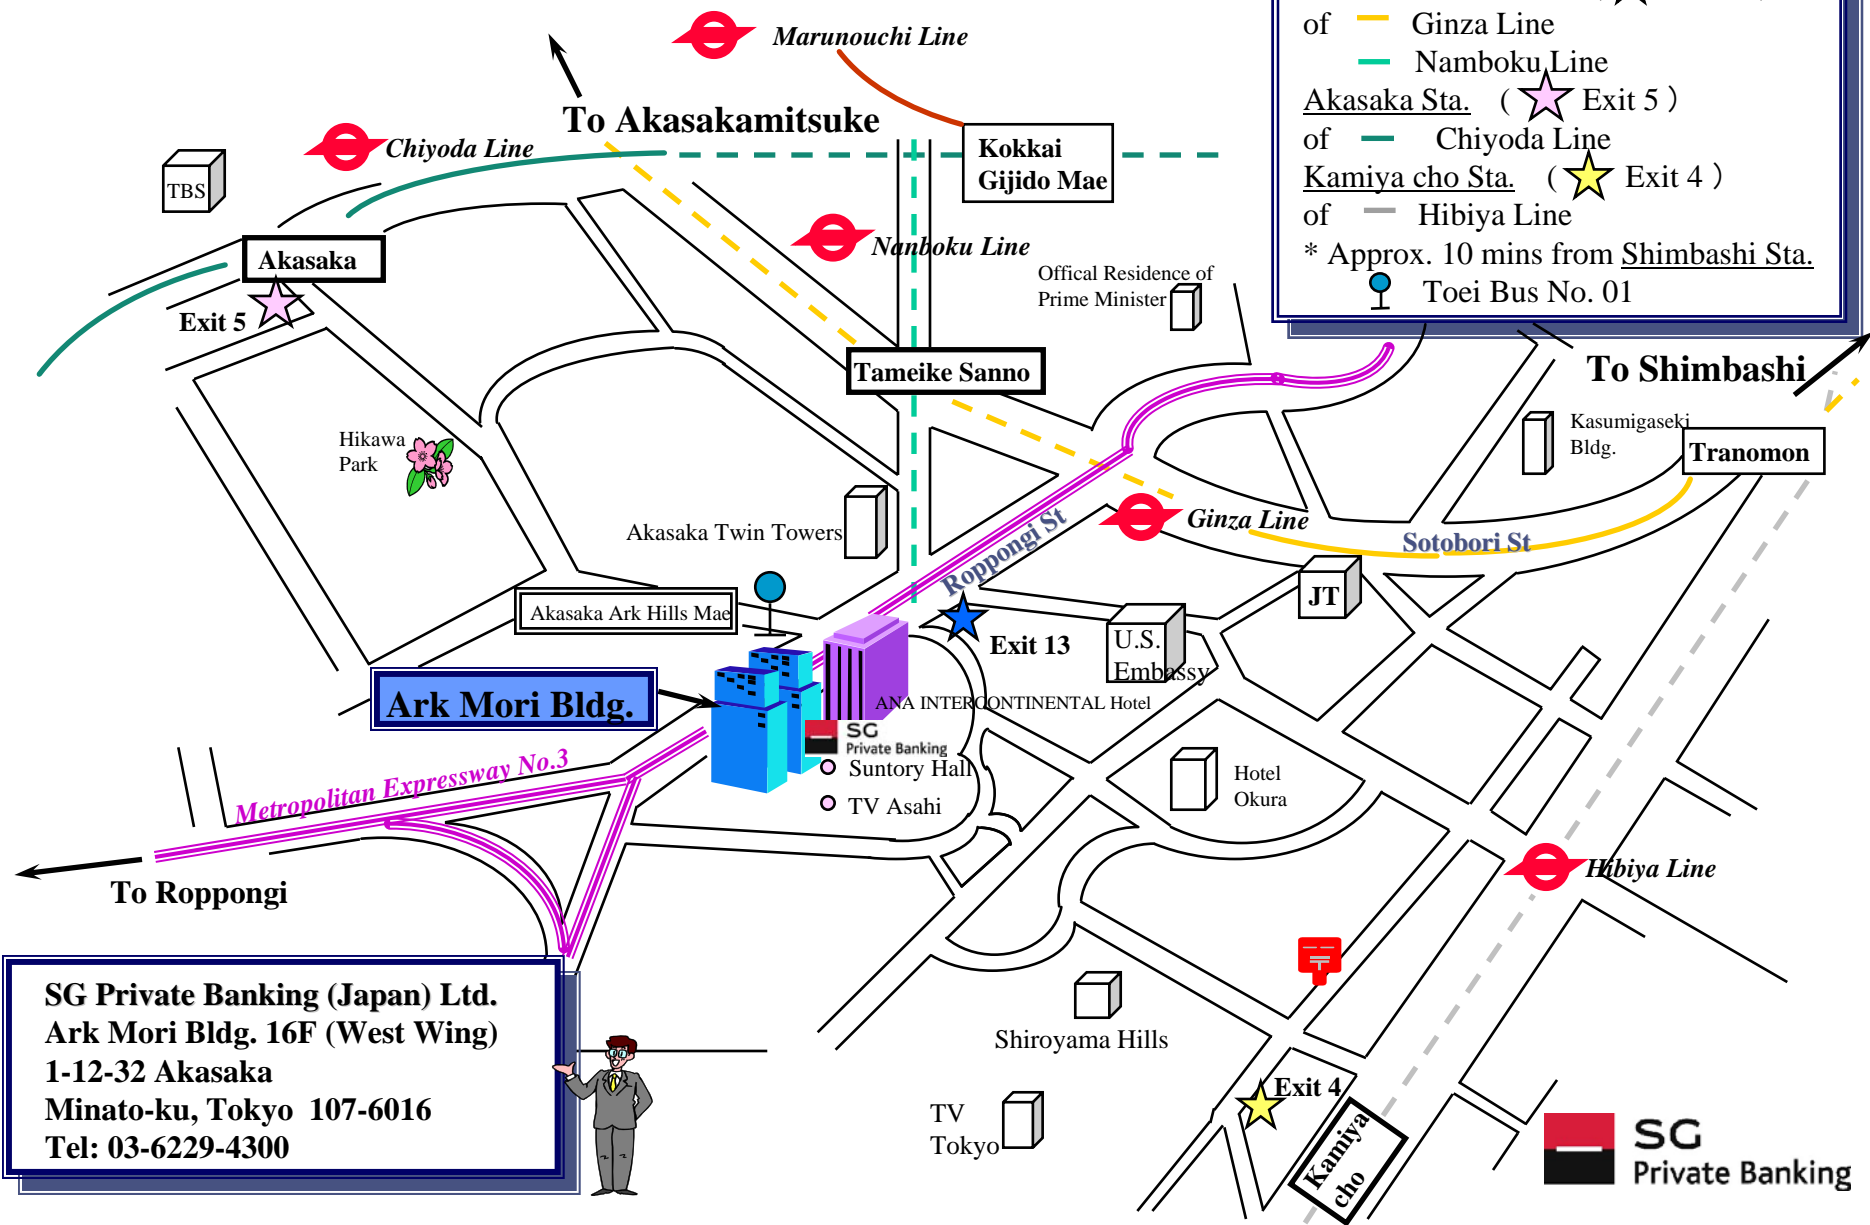

SG Private Banking (Japan) Ltd.

Access  *Metro* /  *Bus*

*10-minute walk from
Tameike Sanno Sta. (★ Exit 13)
of  *Ginza Line*
 *Namboku Line*
Akasaka Sta. (★ Exit 5)
of  *Chiyoda Line*
Kamiya cho Sta. (★ Exit 4)
of  *Hibiya Line*

* Approx. 10 mins from **Shimbashi Sta.**
 *Toei Bus No. 01*

SG Private Banking (Japan) Ltd.
Ark Mori Bldg. 16F (West Wing)
1-12-32 Akasaka
Minato-ku, Tokyo 107-6016
Tel: 03-6229-4300